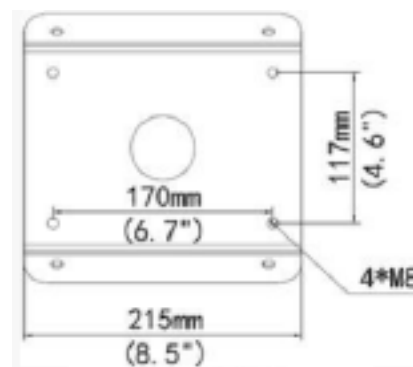

Bracket	
Dimensions	215 x 210 x 122mm
Weight	1.87kg
Material	Steel

## Used for: INLGDO4PTZ25X

**XLGUC08  
Junction Box**

\*Design and specifications are subjects to change without notice.