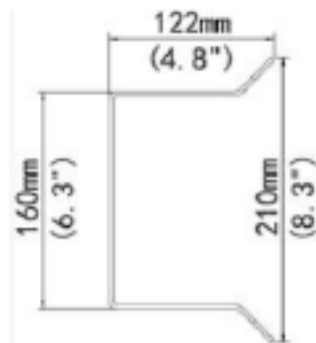

Used for: INLGDO4PTZ25X

*Design and specifications are subjects to change without notice.